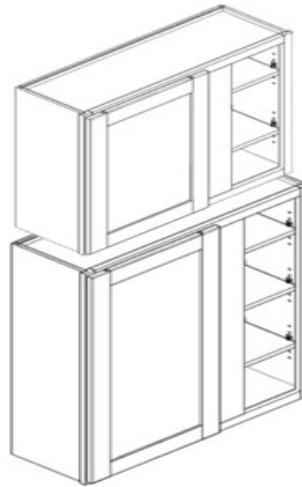

Diagonal Corner Wall Cabinet

24" deep by 24" wide by 30", 36" or 42" high

Item	Wide	High	Deep	Door	Shelf
WDC2430	24	30	24	1	2
WDC2436	24	36	24	1	2
WDC2442	24	42	24	1	3

\$ 148.34
\$ 167.48
\$ 200.97

Blind Corner Wall Cabinet

12" Deep by 30", 36" or 42" High

Item	Wide	High	Deep	Door	Shelf
WBC3630	36	30	12	1	2
WBC3636	36	36	12	1	2
WBC3642	36	42	12	1	3

\$ 131.59
\$ 155.51
\$ 167.48

Angle Wall Cabinet

12" Deep by 30", 36", or 42" High